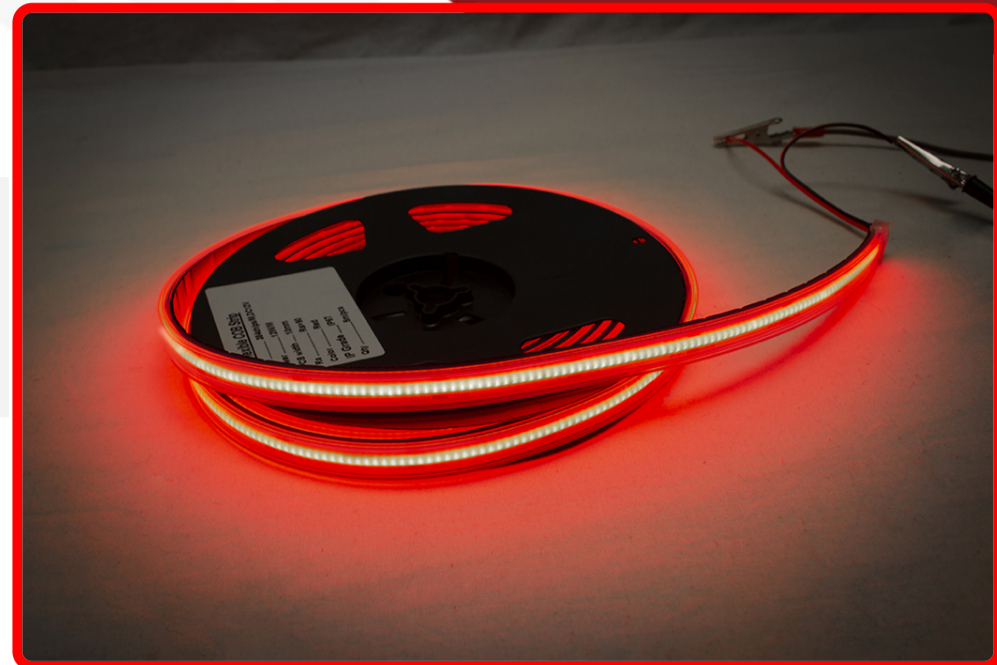

SKU # RS5MVS67R

Part # 1007320

Description

NEW - V-Sport Plasma 16.4ft IP67 LED Solid Tape Strip Reels with Heavy Duty 3M Adhesive - RED

Categories LED TAPE STRIP LIGHTING, Auto Interior & Exterior

Sub-Categories V-Sport Plasma Solid Strips, LED Accent Bars

UPC 810077230404

Unit of Measure EA

Related Skus:

Cross Sell Skus:

Condition

New

Manufacturer

Race Sport Lighting

Part Type ID 18826

Reverse Polarity

Interior Accent Light

Operating Voltage

12VDC

Current Draw

0.5-2.0A

Wattage

14-Watts

Chip Type

IP Rating

IP67

LUX

Product Information

Designed by popular demand for a smooth and steady flow of accent lighting in your projects. Available in either IP65 or IP67, these durable yet flexible V-Sport solid custom tape strips do the job! No more placing expensive clouded acrylic in front of strips to make them appear solid and not separated. This strip does it all for you. Voltage : DC12V Work power : 14W±1W per Meter Lumen: 90±10 Per Watt LED Quantity:336pcs/M